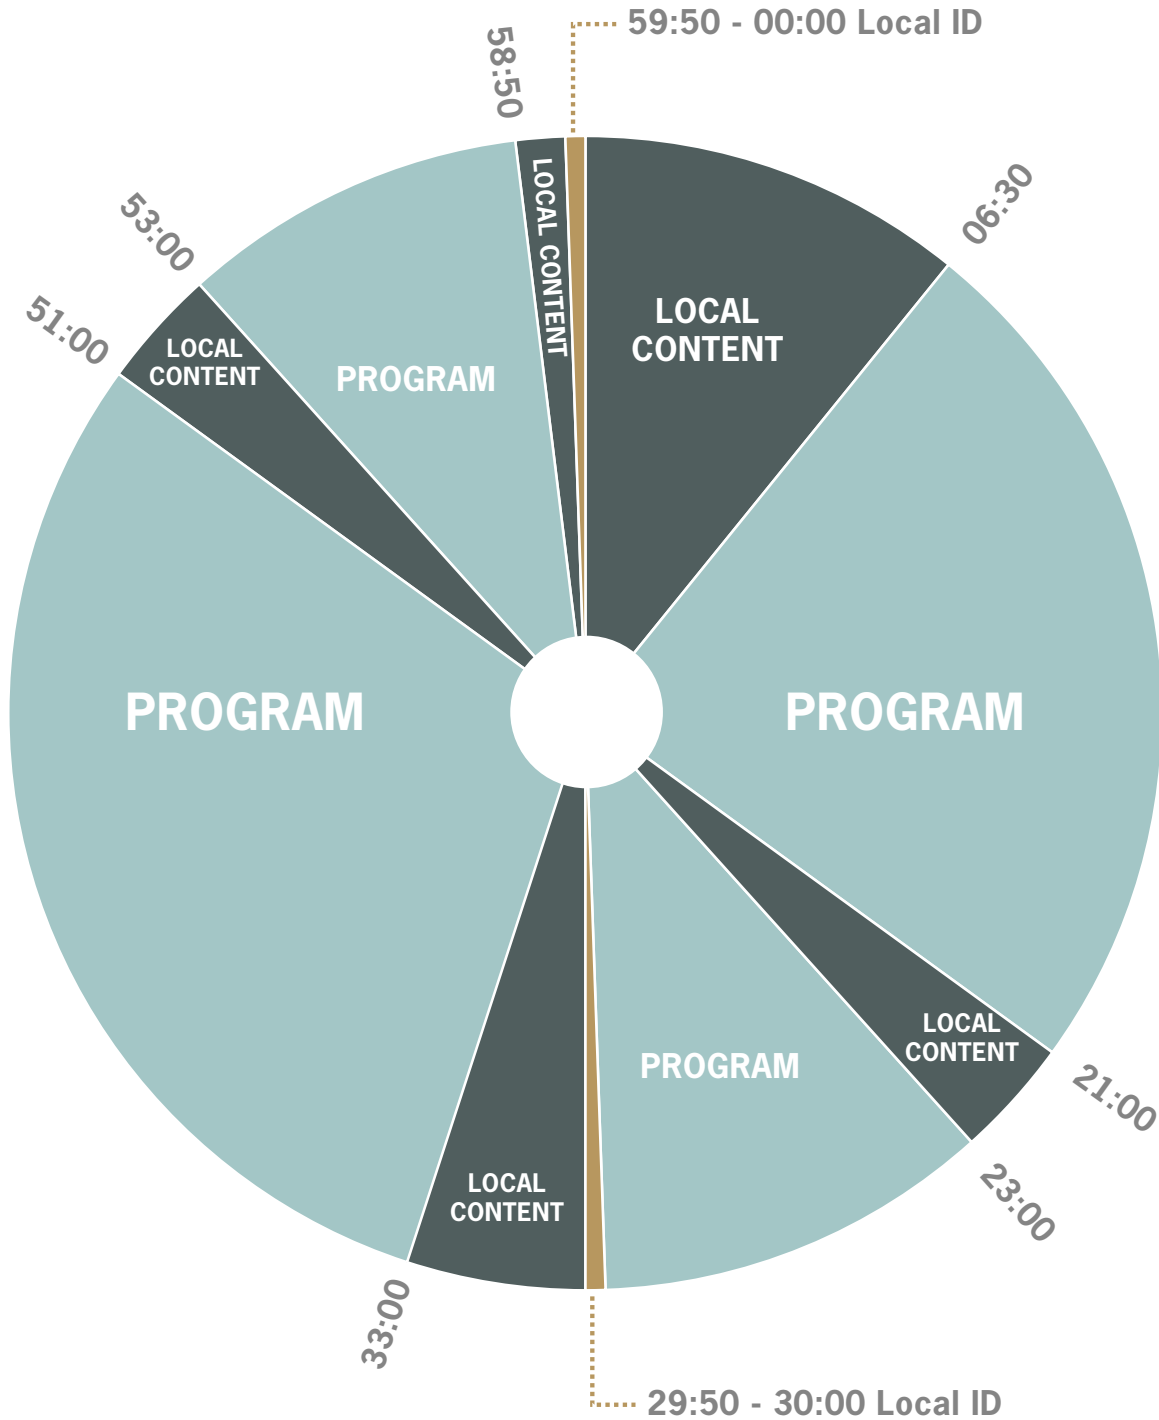

# STEVE DALE'S PET WORLD

Show is delivered each week via cd and is available for download.

- 14:30 of local spots and content available within the hour.
- 6:00 of Network inventory contained within program.
- Show segments 2, 3 and 4 start with a :10 music bed for instertion of local ID.