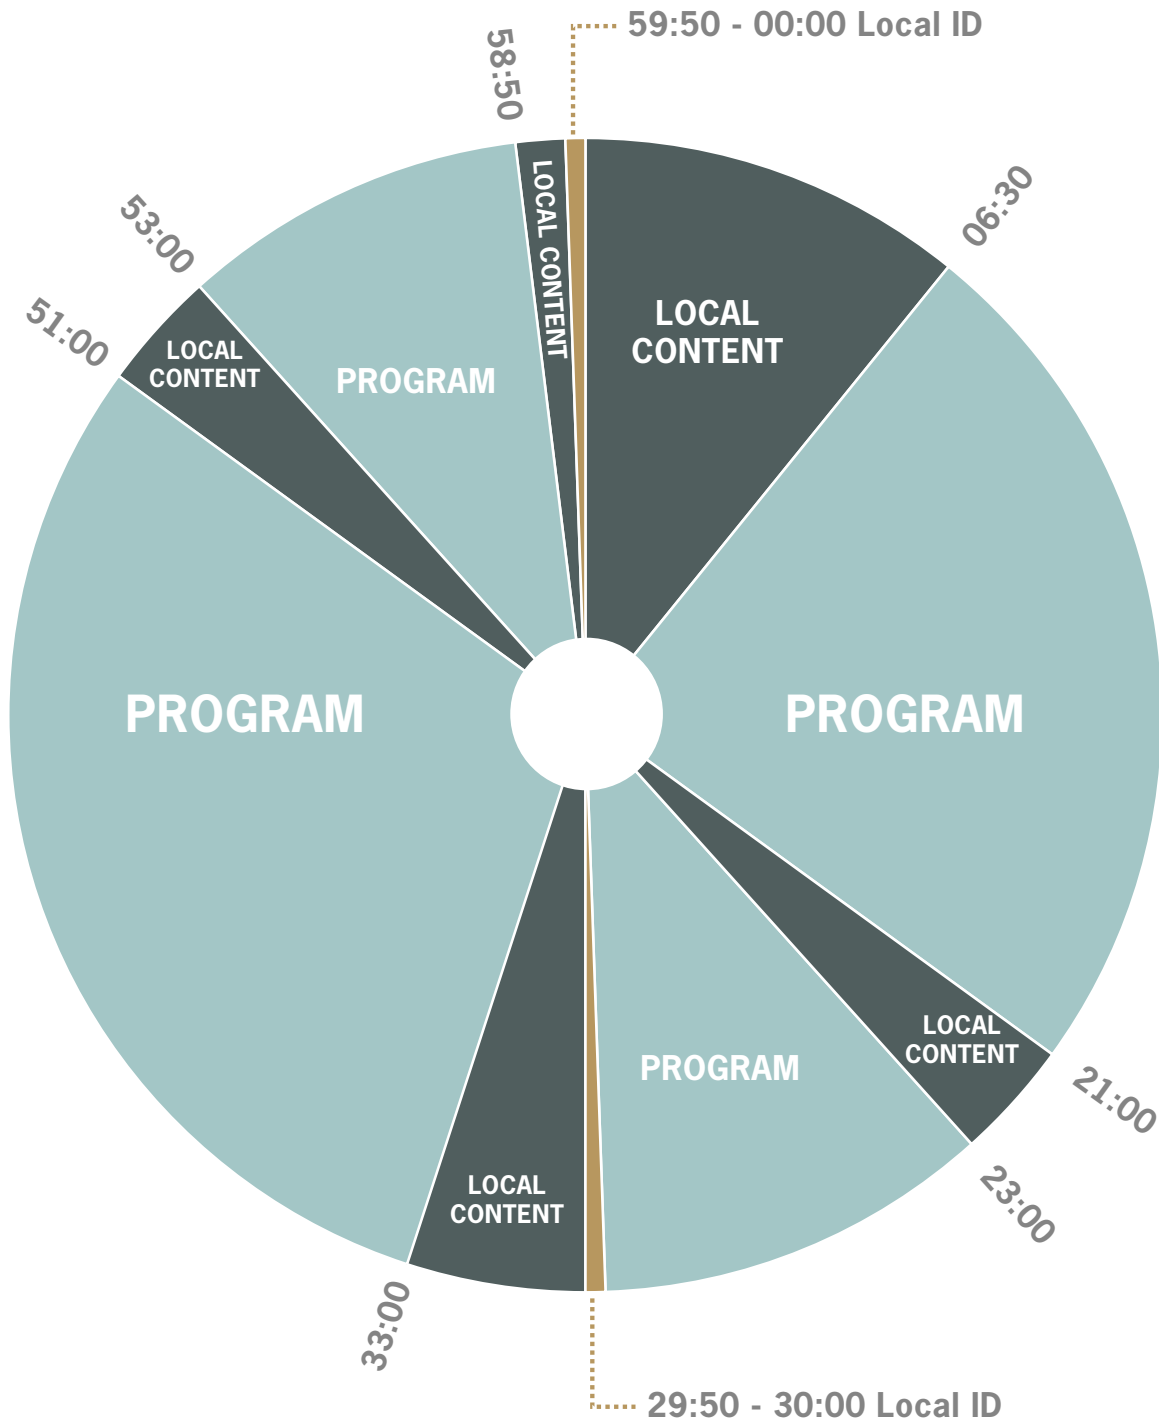

# STEVE DALE'S PET WORLD

Show is delivered each week via cd and is available for download.

- 14:30 of local spots and content available within the hour.
- 6:00 of Network inventory contained within program.
- Show segments 2, 3 and 4 start with a :10 music bed for instertion of local ID.